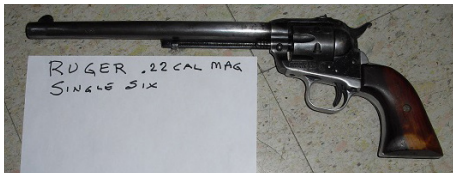

**Husqvarna 48" Bagging
Lawn Mower**

COINS

1904 SILVER DOLLAR MS64
1880-5 SILVER DOLLAR AU
1889 SILVER DOLLAR PCGS MS62
1890 SILVER MEXICO 8 REALES
2008 SILVER DOLLAR ON A CHAIN
1971 UNCIRCULATED COIN SETS PIECE 1968 PROOF SET
NEW ORLEANS MINT MARK COLLECTION CIRCULATED
1968 UNCIRCULATED COIN SET
1070 UNCIRCULATED COIN SET
1964 CANADIAN PROOF SET
JULY 1 ST 1884 THIRTY DOLLARS INTEREST
TWO 1957 1 DOLLAR SILVER CERTIFICATE
1 DOLLAR 1899 SILVER CERTIFICATE
1873 SOUTH CAROLINA RAILROAD 5 DOLLAR BILL
THREE 100 YEN NIPPON BILLS
1940'S WHEAT BACK PENNY COLLECTION
2000 PAINTED SILVER DOLLAR
1492 DISCOVERY 1992 SILVER SATIN SPECIMEN
1922 PEACE SILVER DOLLAR
1921 D SILVER DOLLAR
1925 PEACE SILVER DOLLAR
1 TROY OZ SILVER ROUND
1886 SILVER HALF DOLLAR
1901 SILVER DOLLAR
1897 SILVER DOLLAR OZ SILVER ROUND
1923 P SILVER DOLLAR
1888 SILVER DOLLAR
1890 SILVER DOLLAR
COLUMBIAN EXPOSITION 1893 SILVER HALF DOLLAR
1952 CARVER HALF DOLLAR
1862 LARGE PENNY
1 TROY OZ SILVER ROUND

GARAGE ITEMS

JUMPER CABLES
SAW HORSES
FENCING WIRE AND CATTLE WIRE
CHAIN DRIVE TILLER
WHEELBARROW
HEDGE TRIMMERS
GAS POWERED POWER WASHER
INDUSTRIAL STRENGTH FAN
COLEMAN LANTERN
2 GAS WEED EATERS (1 ECHO)
12' ALUMINUM EXTENSION LADDER
STONE SHARPENER
BATTERY CHARGER
RIGID SHOP VAC
COLEMAN POWERMATE 5000 GENERATOR
SHOVELS AND RAKES

MISCELLANEOUS

45 HUNTING KNIVES
10 FT BULL WHIP
COLEMAN 10x25 BINOCULARS
14" SADDLE
CELESTRON TELESCOPE
RED FOX MOUNT
FISHING NETS
NUMEROUS CAMPING ITEMS

HOUSEHOLD ITEMS

KEURIG K CUP COFFEE MACHINE WITH ADAPTER
ROLL TOP DESK
MAYTAG BLACK REFRIGERATOR
WHIRLPOOL REFRIGERATOR
CEDAR CHESTS
AMANA WASHER & ELECTRIC DRYER

**Keith McCurdy
Estate Auction**

Cell: 402-672-3621

www.alhughesauction.com

Terms: cash or check day of sale with proper ID.
Nothing removed until settled for.
Announcements day of sale take precedence over
all previously printed material.
Not responsible for accidents.
Not responsible for items left on the
premises after sale.