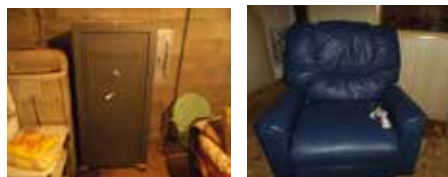

DEPT. 56 HOUSES

"THE DOCKHOUSE"
"PICCADILLY GALLERY"
"DICKENS GAD'S HILL CHALET"

Terms: cash or check day of sale with proper ID. Nothing removed until settled for. Announcements day of sale take precedence over all previously printed material. Not responsible for accidents. Not responsible for items left on the premises after sale.

HOUSEHOLD

WHIRLPOOL CHEST TYPE DEEP FREEZER
ACCU SMART TREADMILL
ACCUTECH RECORD PLAYER & RADIO
DEHUMIDIFIER
BUTCHER KNIVES
HAND HELD MEAT SLICERS
ELECTRIC MEAT SLICER
ELECTRIC KNIVES
ELECTRIC KNIFE SHARPENER
HAND CRANK MEAT TENDERIZER
ELECTRIC MEAT GRINDER
FREEZER TAPE & DISPENSER
ROASTING PANS W/LIDS
ELECTRIC ROASTING PANS
COOLERS & THERMOSES
PAINTED BUZZ SAW PLATE
FOLDING TABLE AND CHAIRS
BENCHES
MR. COFFEE 12 CUP COFFEE MAKER
PYREX BAKING DISHES
CAKE PANS
DIRT DEVIL ULTRA VISION 12 AMP
VACUUM
WIND MACHINE FAN
EDMOND'S QUILTING FRAME
TEMP RITE DUAL CLIMATE MASSAGE
CUSHION