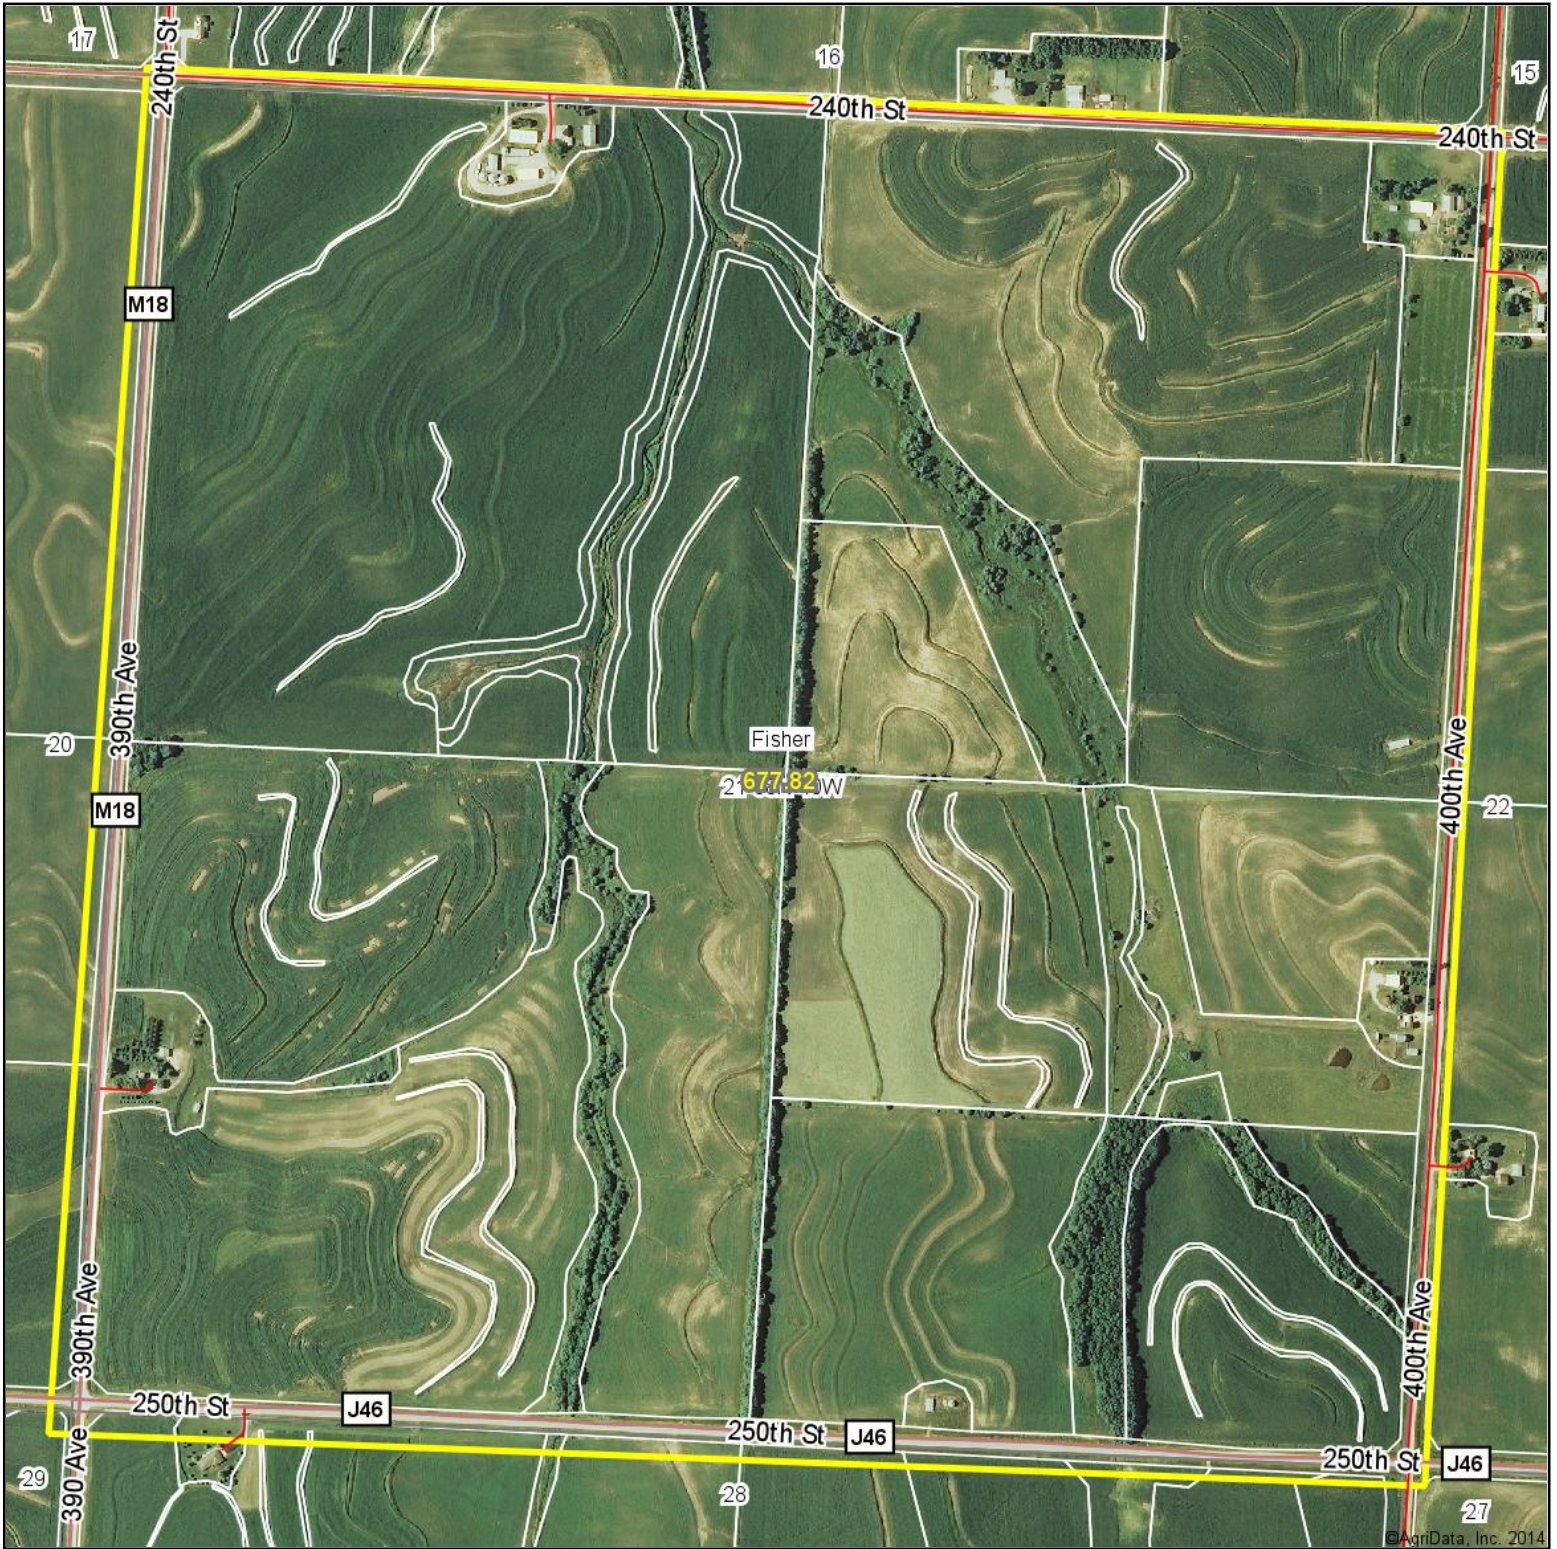

Aerial Map

map center: 40° 41' 33.21, 95° 26' 21.39

scale: 10101

9/23/2014

21-68N-40W
Fremont County
Iowa

Maps Provided By: