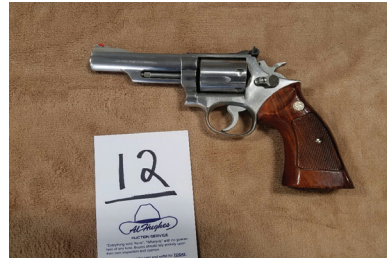

SHOTGUNS/PISTOLS/RIFLES

1. WINCHESTER MODEL 12 S#1286423 2 3/4 FULL
2. WINCHESTER MODEL 12 S#1279919 2 3/4 FULL 12GA
3. WINCHESTER MODEL 12 S#236292 2 3/4 FULL 12GA
4. WINCHESTER TRAP MODEL 12 S#1179091 2 3/4 FULL 12GA
5. WINCHESTER MODEL 12 S#1307607 2 3/4 FULL 16GA
6. WARDS WESTERN FIELD MODEL #XNA-565-C 12GA 2 3/4
7. WINCHESTER 1200 S#L751973 12GA 2 3/4 MOD
8. WOODS WESTERN FIELD MODEL #489B 22 LONG SEMI AUTO LR
9. MOSSBERG & SONS MODEL #152 22 LR ONLY SEMI AUTO
10. MOSSBERG & SONS MODEL #146B 22/S/LR BOLT ACTION W/SCOPE
11. SMITH & WESSON MODEL #65-3 X324X 357 MAGNUM PISTOL
12. SMITH & WESSON MODEL #66 9K38737/37449 PISTOL IOWA STATE PATROL #405 W/BOX TROOPER DICK WEIDDMEN
13. SMITH & WESSON MODEL #66 9K49670/09370 PISTOL IOWA STATE PATROL #39 PISTOL
14. BLACK HAWK RUGER 357 MAG. 3 S#33-26563
15. SPRINGFIELD WINCHESTER MODEL 97 12GA S#768793
16. INTERARMS SIDE BY SIDE 12 GA S#74095
17. MARLIN 120MAG 12GA 3" FULL PUMP S#A28676
18. WINCHESTER MODEL 77 22L SEMI AUTO AS#79335
19. GLENFIELD MODEL 60 22L SEMI AUTO S#19497918
20. WINCHESTER LEVER ACTION MODEL 94 30-30 S#2192855
21. EDDIESTONE 1917 S#92086
22. REMINGTON MODEL A3 30-06 W/BAYONET & SLING S#3255800
23. MAUSER 98 1939 30-06 S#337
24. MAUSER 8MM STANDARD MODEL #B62053
25. ENFIELD-LONG BRANCH 8MM 1942 S#21122
26. CUSTOM 30-06 W/4XWEAVER SCOPE S#1439670
27. MAUSER 338 WIN-MAG FN.98 S#16512
28. STEYR-DAIMLER KARBINER 30-06 W/3X9 HERTERS S#24803
29. ESSEX W/REMINGTON SLIDE 45 AUTO S#27923 SEMI AUTO PISTOL
30. CATTLEMAN TRAILBLAZER 22LR 22MAG S#30122
31. RUGER NEW MODEL SINGLE SIX 22-22MAG S#60-03643
32. COLT MODEL COMBAT COMMANDER SERIES 80 45ACPMKIV SEMI AUTO #FC12400E
33. COLT MODEL GOLD CUP NATIONAL MATCH 80 SERIES CAL 45 ACP SEMI AUTO #SN13958E
34. COLT MODEL DETECTIVE SPECIAL 38 SPECIAL #743870
35. SMITH & WESSON MODEL 39-2 SEMI 9MM #A184307 W/PRESENTATION BOX
36. SMITH & WESSON MODEL 36 38 SPECIAL #150586
37. SMITH & WESSON MODEL 10-5 38 SPECIAL #C889527
38. SMITH & WESSON MODEL 22A SEMI AUTO #UAL6841
39. SMITH & WESSON MODEL 19-5 CAL 357 #AEV3190
40. STURM RUGER BEARCAT S/N 91-06489
41. STURM RUGER BEARCAT S/N 91-17096
42. STURM RUGER MODEL BLACKHAWK CAL 357 #30-47202
43. STURM RUGER MODEL SUPER BLACKHAWK CAL 44 MAGNUM #80-35486
44. STURM RUGER MODEL BLACKHAWK CAL 30 CARBINE REVOLVER #7878
45. 22CAL STURM RUGER SINGLE SIX W/MAG. CYLINDER REVOLVER #21-05228
46. MAUSER MODEL HSC CAL 380 ACP SEMI AUTO #101730
47. REMINGTON RAND MODEL 1911-A1 CAL 45 ACP SEMI AUTO #1706653
48. FABRIQUE NATIONALE MODEL 10-22 BROWNING SEMI AUTO CAL 7.65 32ACP #140603 W/HOLSTER-CLIP
49. CHARTER ARMS (PATHFINDER) 22 REVOLVER #255897
50. WINCHESTER MODEL 37A SINGLE SHOT #CO64553
51. REMINGTON MODEL 17 20GA PUMP #1363 (BU)
52. WINCHESTER MODEL 1200 16GA PUMP #401238
53. US SPRINGFIELD MODEL 1866/1864
54. WINCHESTER MODEL 70XTR BOLT 7MM REMINGTON MAGNUM #G1479909 W/BUSHEL SCOPE 3X9
55. WINCHESTER MODEL 94 LEVER 30-30 #2393261
56. WINCHESTER MODEL 94AE LEVER 7-30 WATERS #5611144
- 56A. WINCHESTER #1020781 (BARREL UNDATED)
57. US CARBINE ML 30CAL. UNDERWOOD BARREL DATED 11-43 #2766593
58. ROCK-OLA #704361 (BARREL UNDATED)
59. JAPANESE RIFLE #55901