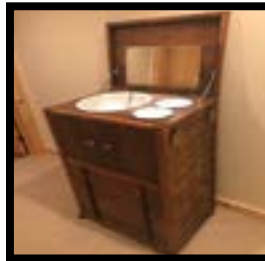

MULTI-FAMILY MOVING AUCTION

SUNDAY, AUGUST 30TH, 2020 @ 12PM

21929 221ST. SOUTH, PACIFIC JUNCTION, IA 51561

(AL HUGHES AUCTION FACILITY)

*John Deere 60 Gallon Upright 220 Volt Air Compressor

LAWN & GARDEN

- *Yard Machine 46" Cut 21HP Auto W/Cruise
- *Poulan Push Mower 4.0
- *Earthquake Tiller MC43CC
- *Murry Weed Eater - Gas
- *Brinly Tow Behind Aerator
- *Snow Fencing & Approximately 25 Posts
- *County Line Sprayer - 25 Gallon
- *Yard Spreader
- *Hedge Trimmers
- *Yard Wagon
- *Car Ramps
- *Highway Cones
- *Hose Reel
- *Pitchforks
- *Angel Outdoor Statue
- *Outdoor Swing
- *Wrought Iron Outdoor Table & Chairs
- *Stack Chairs
- *Outdoor Wooden Patio Table W/Benches

ANTIQUÉ FURNITURE

- *Oak Table
- *Walnut Bedroom Set
- *Child's Rocker
- *Gun Cabinet - Holds 4
- *Bendix Swing A Door Cabinet Stereo
- *Retro Yellow Metal Kitchen Table W/4
- *China Cupboard
- *Vintage Desk & Chair
- *Tall Pedestal Plant Stand
- *Metal Accent Tables
- *Wooden Table w/Spindle Legs
- *Sewing Box
- *Chest
- *Vanity W/Mirror & Bench Seat
- *Assortment of Antique Lamps
- *5 Drawer Dresser
- *3 Drawer Dresser W/Marble Top
- *3 Drawer Dresser W/Mirror
- *8 Drawer Spice Cabinet
- *Assortment of Magazine Racks
- *Wooden Childs Table & Chairs
- *Metal Full Size Bed Frame
- *Antique Rocker
- *Rolling Tea Cart
- *Corner Cabinet
- *Valet Butler Chair Clothes Stand
- *Turtle Table
- *Antique Desk
- *Cedar Chest
- *Assortment of Vintage Different Style & Sizes of Chairs

ANTIQUÉ APPLIANCES

1942 General Electric Vintage Refrigerator

ANTIQUES