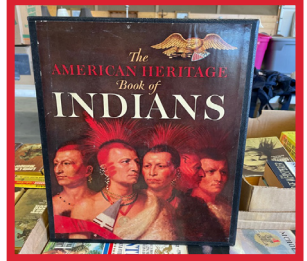

ESTATE AUCTION

SATURDAY, OCTOBER 2 @ 10:00 AM

Location of Auction: AL HUGHES AUCTION FACILITY - 21929 S. 221ST ST, PJ/GLENWOOD, IA 51534

Directions: 1 mile South of the Glenwood exit off Hwy 34

FURNITURE

- (2) ORANGE SOFA CHAIRS
- OAK HUTCH
- OAK COFFEE TABLE
- MULTIPLE NIGHTSTANDS
- KITCHEN TABLE W/4 CHAIRS & LEAVES
- KITCHEN TABLE W/ GLASS TOP
- CARD TABLE W/ 4 CHAIRS
- COMPUTER DESK
- KITCHEN TABLE W/ 6 CHAIRS
- MISC. FURNITURE LAMPS
- HOTEL MAIL/ROOM KEY CABINET
- MULTIPLE QUEEN SIZE BED SETS
- TAN SOFA CHAIR W/ OTTOMAN
- 5 DRAWER DRESSER
- WHITE KITCHEN TABLE W/ 4 CHAIRS
- FLOOR LAMPS
- COAT HANGING RACK